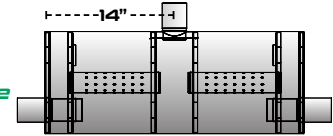

5" x 11" Oval Side Body / Center

↳ NON-REVERSIBLE

PN	BL	OA	IN	O
EP3096	28"	31"	2.25"	2.25"
EP3092	28"	31"	2.5"	2.5"

5" x 11" Oval Side Body / Dual Opposite

↳ NON-REVERSIBLE

PN	BL	OA	IN	O
EP3095	24"	30"	2.25"	2.25"
EP3091	24"	30"	2.5"	2.5"

5" x 11" Oval Side Body / Dual Opposite

↳ NON-REVERSIBLE

PN	BL	OA	IN	O
EP3097	28"	34"	2.25"	2.25"
EP3093	28"	34"	2.5"	2.5"

Eco Plus T-Style Mufflers

Best in its class! The EcoPlus muffler line is 100% North American made, delivering effective sound control and premium quality. The double wrapped body alongside the interlocked seams reinforces the integrity of the muffler, preventing an inferior "oil-canning" effect. True to size, most EcoPlus mufflers feature a smooth inlet and outlet diameter without any expansions or reductions. The fully welded necks provide additional reinforcement, preventing nasty exhaust leaks from developing.

- Double Wrapped Body with Interlocked Seams
- Optimal Two or Three Internal Baffle Design
- Precision Fitment & Installer Friendly Design
- Available in Multiple Configurations & Diameters
- Reinforced Welded Necks