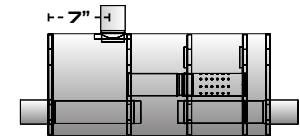

5" x 11" Oval Side Body / Center

↳ NON-REVERSIBLE

PN	BL	OA	IN	O
EP3096	28"	31"	2.25"	2.25"
EP3092	28"	31"	2.5"	2.5"

5" x 11" Oval Side Body / Dual Opposite

↳ NON-REVERSIBLE

PN	BL	OA	IN	O
EP3095	24"	30"	2.25"	2.25"
EP3091	24"	30"	2.5"	2.5"

5" x 11" Oval Side Body / Dual Opposite

↳ NON-REVERSIBLE

PN	BL	OA	IN	O
EP3097	28"	34"	2.25"	2.25"
EP3093	28"	34"	2.5"	2.5"

Eco Plus T-Style Mufflers

Best in its class! The EcoPlus muffler line is 100% North American made, delivering effective sound control and premium quality. The double wrapped body alongside the interlocked seams reinforces the integrity of the muffler, preventing an inferior "oil-canning" effect. True to size, most EcoPlus mufflers feature a smooth inlet and outlet diameter without any expansions or reductions. The fully welded necks provide additional reinforcement, preventing nasty exhaust leaks from developing.

- Double Wrapped Body with Interlocked Seams
- Optimal Two or Three Internal Baffle Design
- Precision Fitment & Installer Friendly Design
- Available in Multiple Configurations & Diameters
- Reinforced Welded Necks