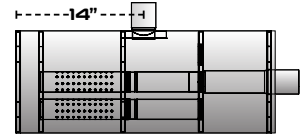

DOUBLE WRAPPED BODY

5" x 11" Oval Side Body / Center

↳ NON-REVERSIBLE

PN	BL	OA	IN	O
EP3094	24"	27"	2.25"	2.25"
EP3090	24"	27"	2.5"	2.5"

5" x 11" Oval Side Body / Center

↳ NON-REVERSIBLE

PN	BL	OA	IN	O
EP3089	24"	27"	2.25"	2.25"

5" x 11" Oval Side Body / Center

↳ NON-REVERSIBLE

PN	BL	OA	IN	O
EP3096	28"	31"	2.25"	2.25"
EP3092	28"	31"	2.5"	2.5"

5" x 11" Oval Side Body / Dual Opposite

↳ NON-REVERSIBLE

PN	BL	OA	IN	O
EP3095	24"	30"	2.25"	2.25"
EP3091	24"	30"	2.5"	2.5"

5" x 11" Oval Side Body / Dual Opposite

↳ NON-REVERSIBLE

PN	BL	OA	IN	O
EP3097	28"	34"	2.25"	2.25"
EP3093	28"	34"	2.5"	2.5"

Eco Plus T-Style Mufflers

Best in its class! The EcoPlus muffler line is 100% North American made, delivering effective sound control and premium quality. The double wrapped body alongside the interlocked seams reinforces the integrity of the muffler, preventing an inferior "oil-canning" effect. True to size, most EcoPlus mufflers feature a smooth inlet and outlet diameter without any expansions or reductions. The fully welded necks provide additional reinforcement, preventing nasty exhaust leaks from developing.

- Double Wrapped Body with Interlocked Seams
- Optimal Two or Three Internal Baffle Design
- Precision Fitment & Installer Friendly Design
- Available in Multiple Configurations & Diameters
- Reinforced Welded Necks